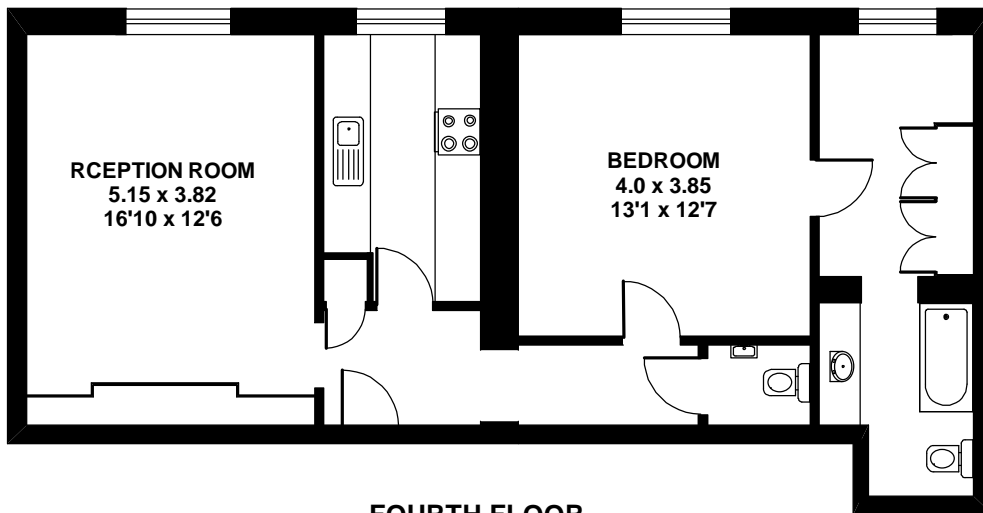

FLAT 4
58 RUTLAND GATE LONDON SW7

Gross Internal Area Approx.
66 sq. metres 710 sq. feet

FOURTH FLOOR