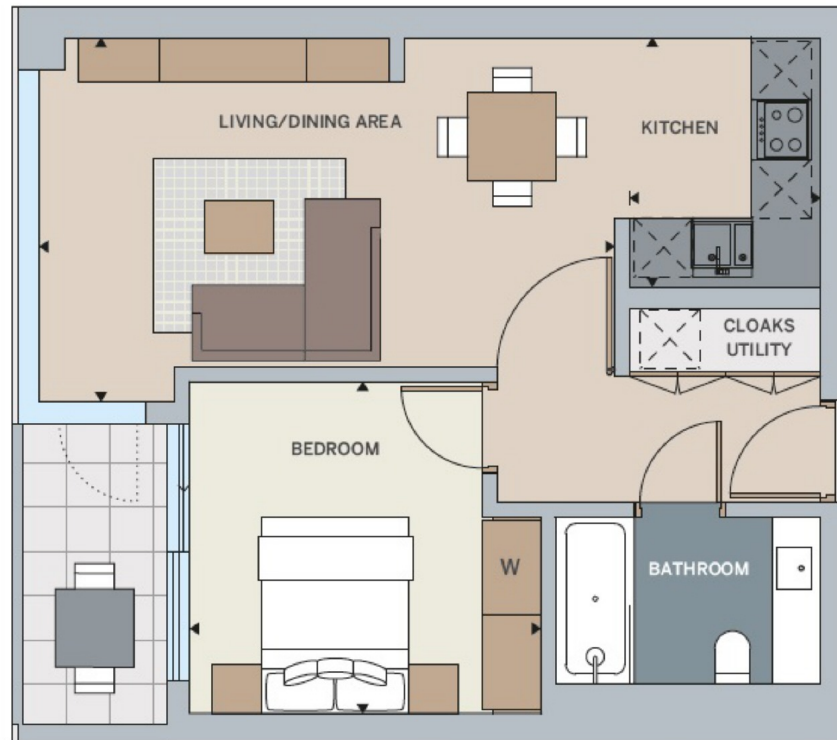

TUDOR HOUSE, ONE TOWER BRIDGE

£910,000

**TUDOR HOUSE, ONE TOWER BRIDGE
SIXTH FLOOR**

Total internal area (apartment)
538 sq ft / 50.0 sq m
Living/dining
19' 3" x 12' 1" / 5.86 m x 3.68 m
Kitchen
8' 4" x 6' 5" / 2.54 m x 1.95 m
Master bedroom
11' 9" x 11' 1" / 3.63 m x 3.37 m
Total external area (balcony)
44 sq ft / 4.14 sq m
Balcony dimensions (living)
10' 2" x 4' 11" / 3.10 m x 1.50 m
Ceiling height
8' 9" / 2.66 m